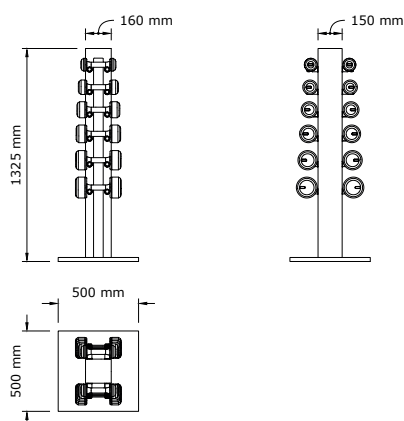

Set including: 1 rack & 12 dumbbells weighing:
2 kg x 2 | 4 kg x 2 | 6 kg x 2 | 8 kg x 2 | 10 kg x 2 | 12 kg x 2

DIMENSIONS

WEIGHT

NET	130 kg
GROSS	150 kg

Net = rack + dumbbells
Gross = rack + dumbbells + package